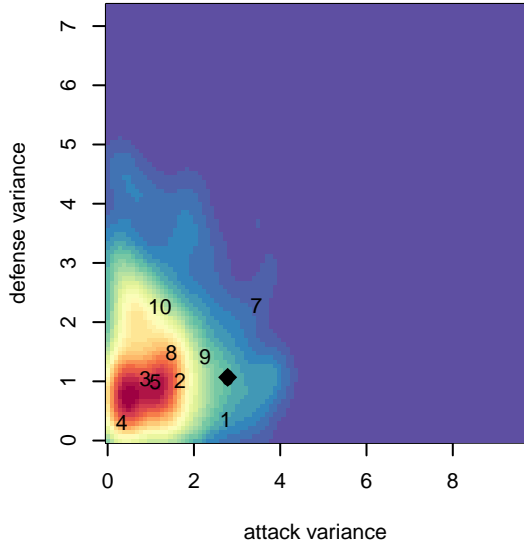

Portland Thorns Academy G97

, OR
 G97 total strength=1707
 attack=30.64 defense=17.54
 fall league = PTT G97 Premier

alt names used:
 Portland Thorns Academy GU18
 Portland Thorns Academy GU18
 PORTLAND THORNS ACADEMY THORNS AC

Venues played:
 2015 Showcase of Champions Premier U17
 2015 FWRL G97
 2015 PTT G97 Premier

Portland Thorns Academy G97
 Dots are actual minus expected GF (blue circles) and GA (red triangles).
 Blue line is smoothed change in attack strength. Red is smoothed change in defense strength.

**attack and defense variance (black dot)
relative to other teams
and top 10 in region**

**attack and defense rating
relative to others at age
and all opponents in last 13 months**

Performance relative to 13 month average