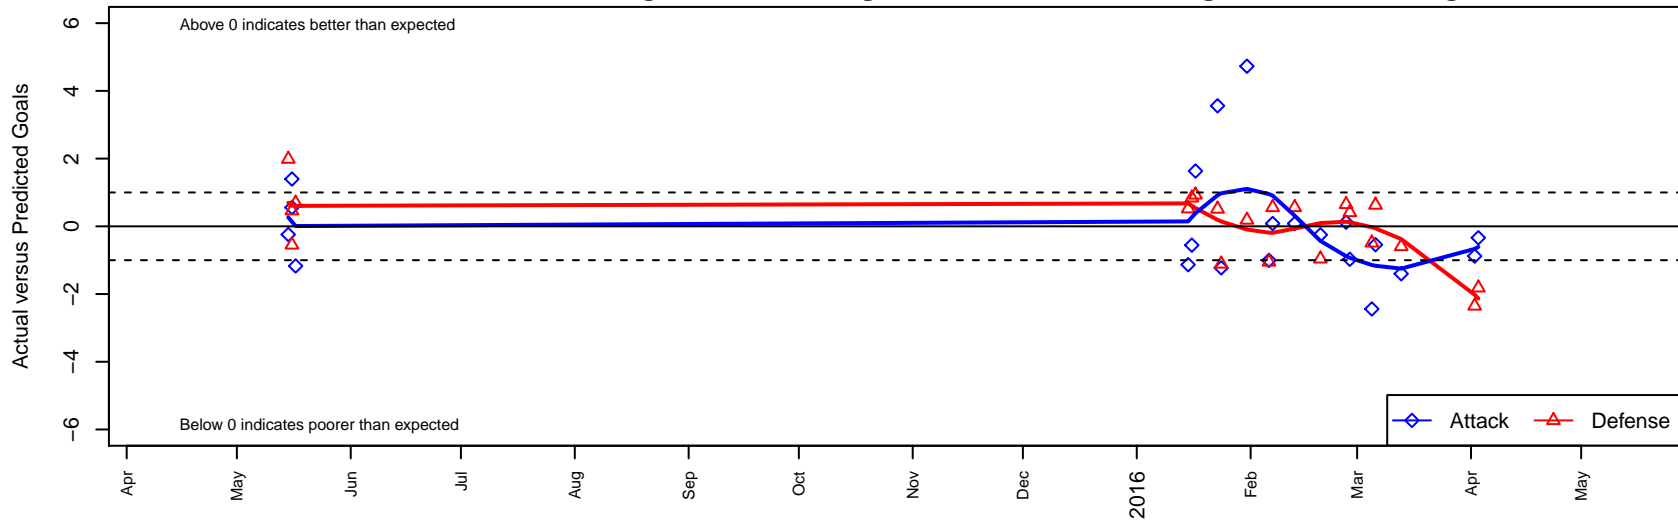

Portland Thorns Academy G97

, OR
 G97 total strength=1707
 attack=30.64 defense=17.54
 fall league = PTT G97 Premier

alt names used:
 Portland Thorns Academy GU18
 Portland Thorns Academy GU18
 PORTLAND THORNS ACADEMY THORNS AC

Venues played:
 2015 Showcase of Champions Premier U17
 2015 FWRL G97
 2015 PTT G97 Premier

Portland Thorns Academy G97
 Dots are actual minus expected GF (blue circles) and GA (red triangles).
 Blue line is smoothed change in attack strength. Red is smoothed change in defense strength.

**attack and defense variance (black dot)
relative to other teams
and top 10 in region**

**attack and defense rating
relative to others at age
and all opponents in last 13 months**

Performance relative to 13 month average